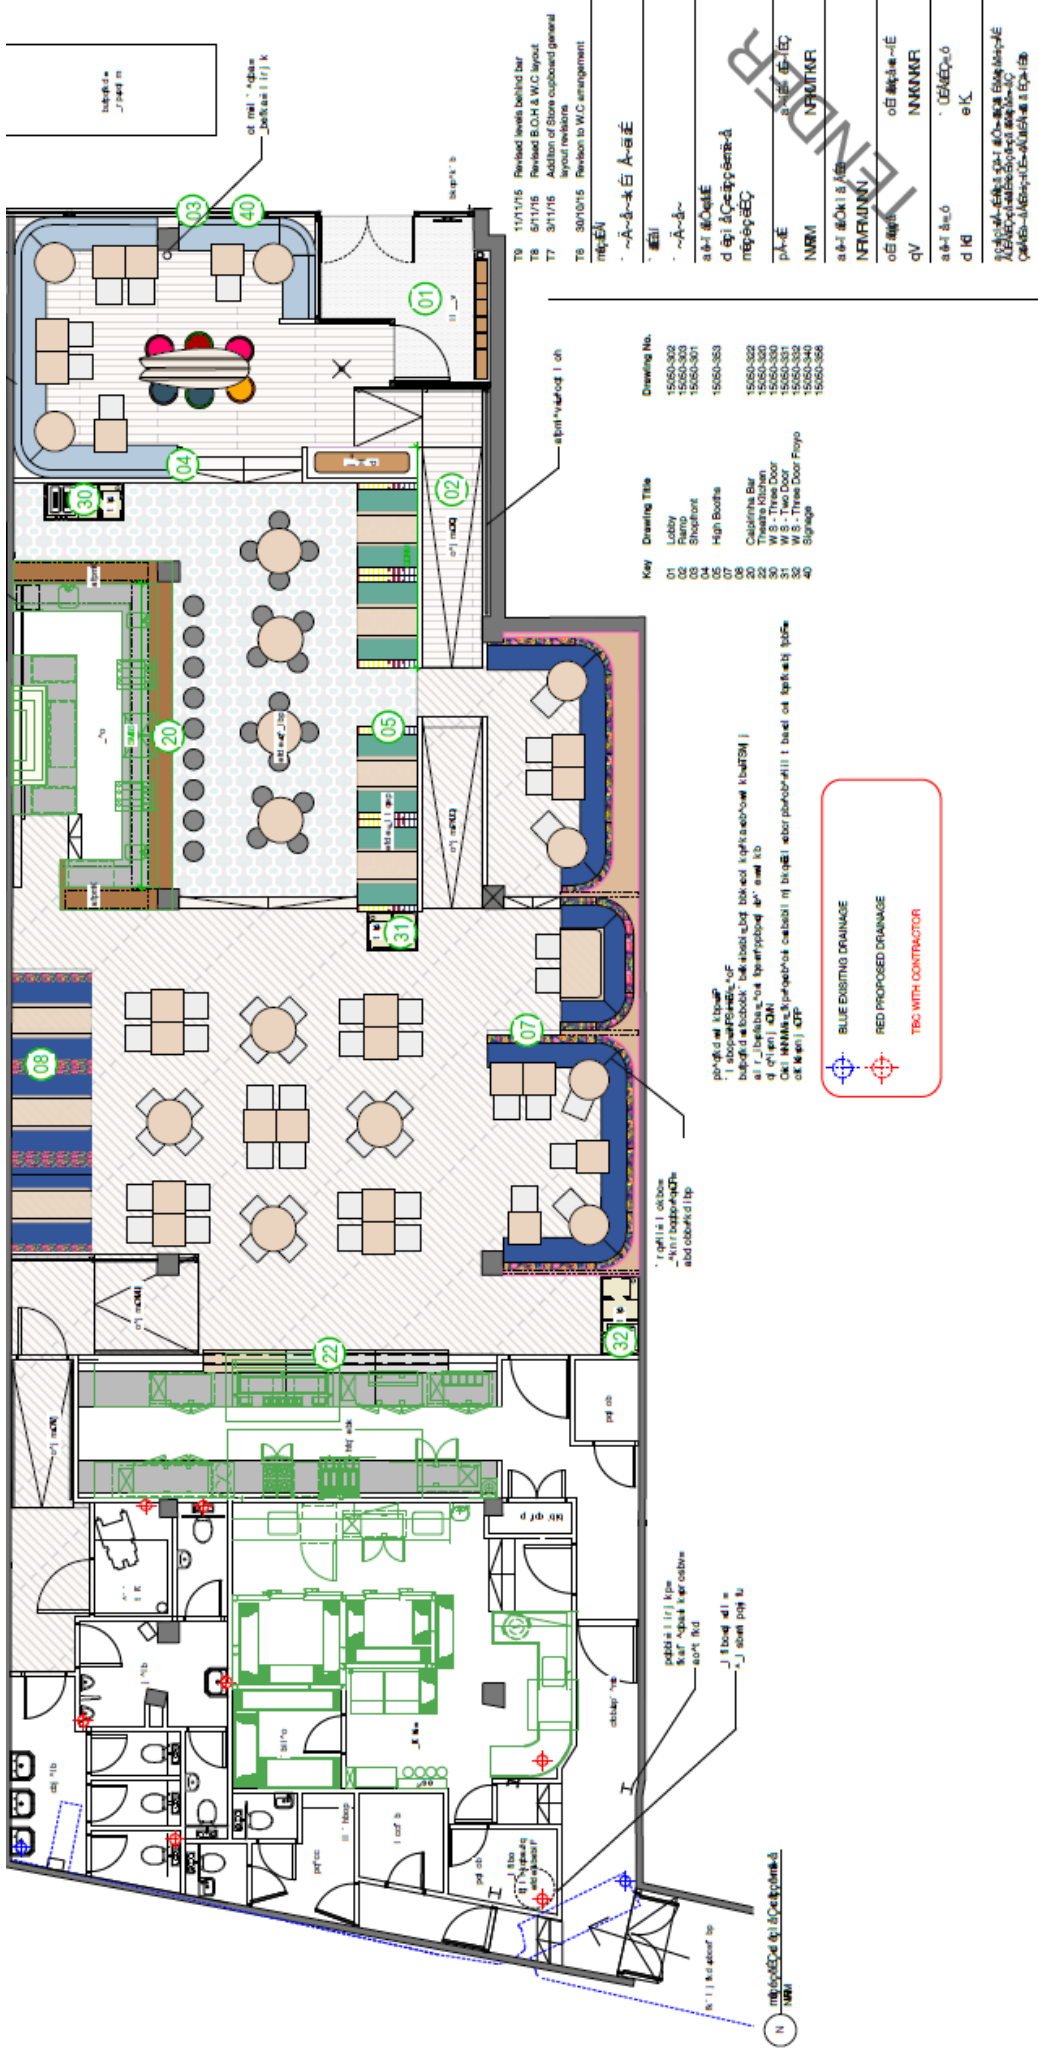

Floor plan not to scale, for indicative purposes only

Key	Drawing Title	Drawing No.
01	Lobby	15550-300
02	Ramp	15550-303
03	Shopfront	15550-301
04	High Booths	15550-353
05	Capitola Bar	15550-320
06	W.B. - Three Door	15550-330
07	W.B. - Three Door	15550-332
08	Storage	15550-340
09		15550-356

BLUE EXISTING DRAINAGE
RED PROPOSED DRAINAGE
TBC WITH CONTRACTOR