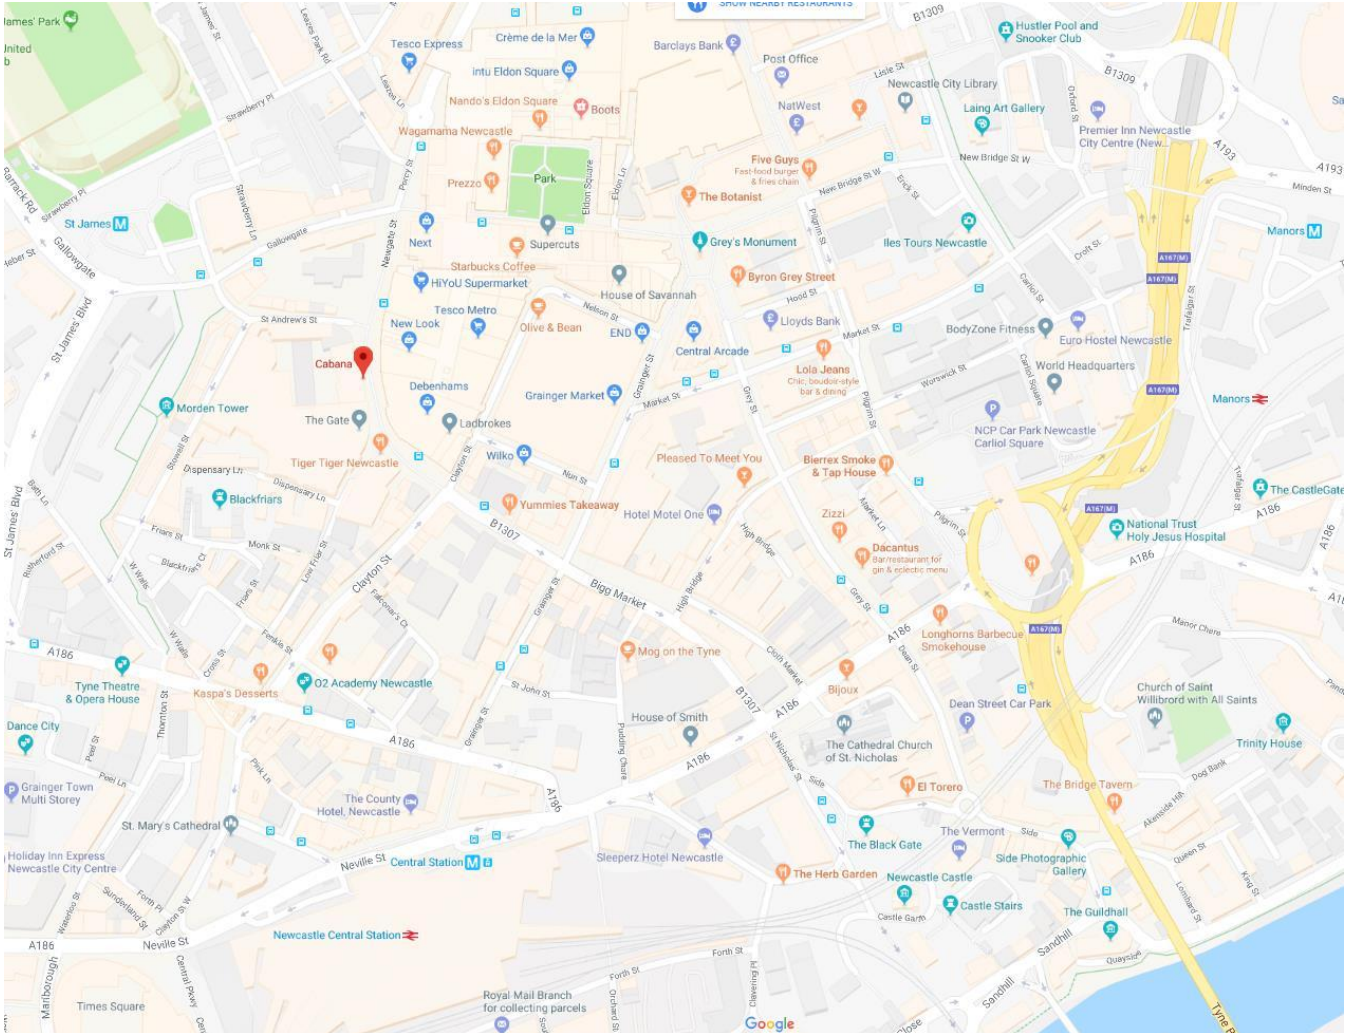

Location

The restaurant is located on Newgate Street, forming part of a landmark building with Premier Inn above. The site is next to The Gate Shopping Centre which is close to Eldon Square. Newcastle Central Station is less than a 7-minute walk away.

Source: Google Maps